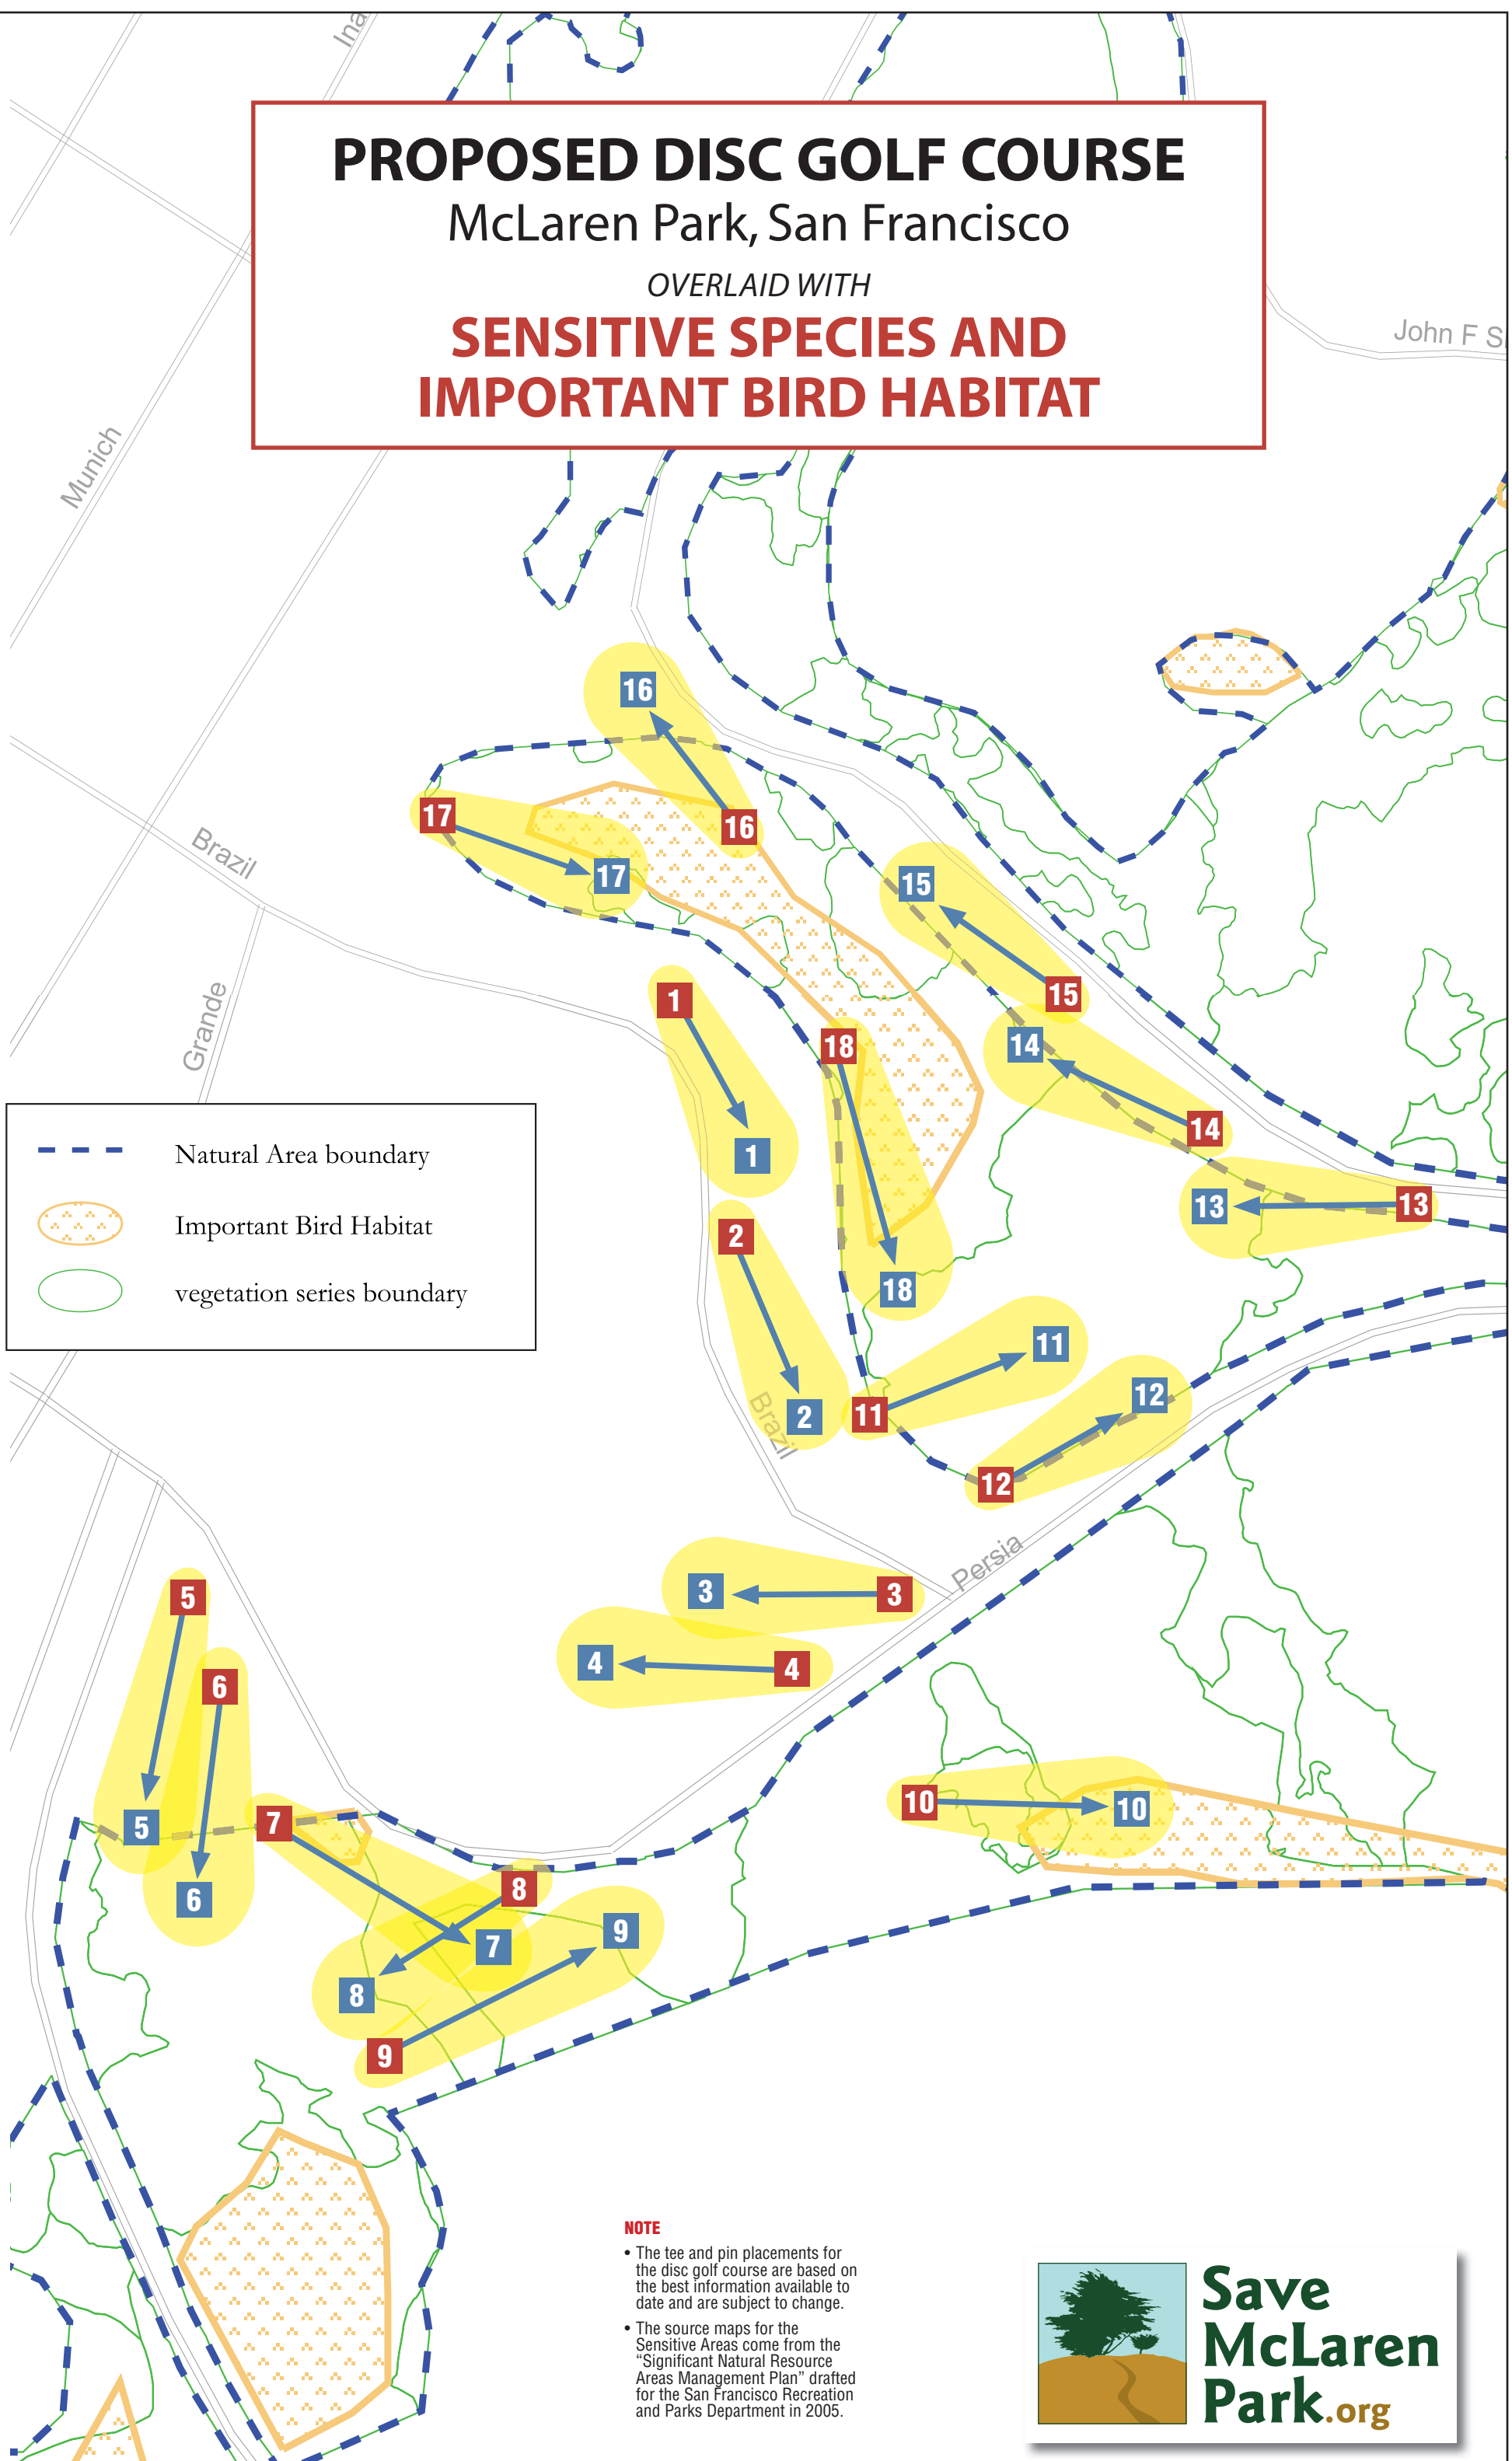

PROPOSED DISC GOLF COURSE

McLaren Park, San Francisco

OVERLAID WITH

SENSITIVE SPECIES AND IMPORTANT BIRD HABITAT

--- Natural Area boundary
● Important Bird Habitat
○ vegetation series boundary

NOTE

- The tee and pin placements for the disc golf course are based on the best information available to date and are subject to change.
- The source maps for the Sensitive Areas come from the "Significant Natural Resource Areas Management Plan" drafted for the San Francisco Recreation and Parks Department in 2005.